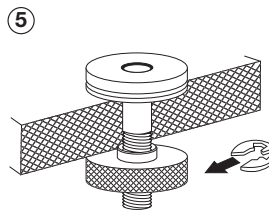

Pen-Loc Holder Set, with Pen and Chain

Holder can accommodate top thickness up to 1 1/4" thick. Chain length is 22" long.

Finish: steel, silver matt

Cat. No. 818.76.900

Packing: 1 set (includes pen on chain)

Pen on Chain Replacement

Finish: steel chrome-plated, plastic black

Cat. No. 818.76.910

Packing: 1 pc.

Tables, Legs, Casters,
Levelers and Office
Organization

Dimensional data not binding.
We reserve the right to alter
specifications without notice.