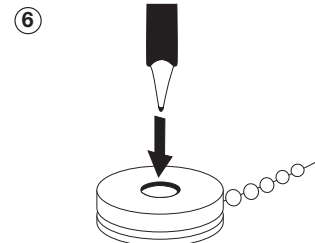

Pen-Loc Holder Set, with Pen and Chain

Holder can accommodate top thickness up to 1 1/4" thick. Chain length is 22" long.

Finish: steel, silver matt

Cat. No. 818.76.900

Packing: 1 set (includes pen on chain)

Pen on Chain Replacement

Finish: steel chrome-plated, plastic black

Cat. No. 818.76.910

Packing: 1 pc.

Tables, Legs, Casters,
Levelers and Office
Organization

Dimensional data not binding.
We reserve the right to alter
specifications without notice.