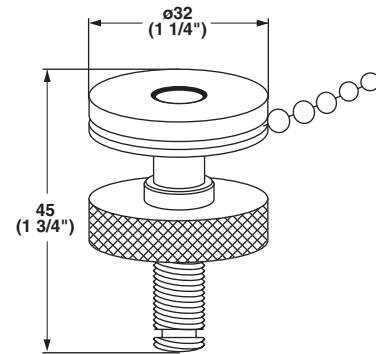

Pen-Loc Holder Set, with Pen and Chain

Holder can accommodate top thickness up to 1 1/4" thick. Chain length is 22" long.

Finish: steel, silver matt

Cat. No. 818.76.900

Packing: 1 set (includes pen on chain)

Pen on Chain Replacement

Finish: steel chrome-plated, plastic black

Cat. No. 818.76.910

Packing: 1 pc.

Tables, Legs, Casters,
Levelers and Office
Organization

Dimensional data not binding.
We reserve the right to alter
specifications without notice.