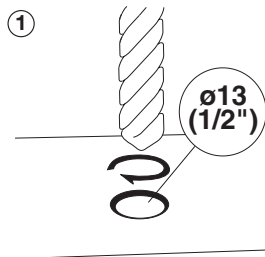

Pen-Loc Holder Set, with Pen and Chain

Holder can accommodate top thickness up to 1 1/4" thick. Chain length is 22" long.

Finish: steel, silver matt

Cat. No. 818.76.900

Packing: 1 set (includes pen on chain)

Pen on Chain Replacement

Finish: steel chrome-plated, plastic black

Cat. No. 818.76.910

Packing: 1 pc.

Tables, Legs, Casters,
Levelers and Office
Organization

Dimensional data not binding.
We reserve the right to alter
specifications without notice.