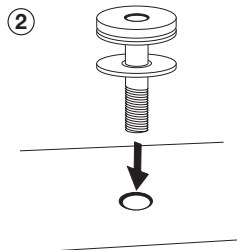

Pen-Loc Holder Set, with Pen and Chain

Holder can accommodate top thickness up to 1 1/4" thick. Chain length is 22" long.

Finish: steel, silver matt

Cat. No. 818.76.900

Packing: 1 set (includes pen on chain)

Pen on Chain Replacement

Finish: steel chrome-plated, plastic black

Cat. No. 818.76.910

Packing: 1 pc.

Tables, Legs, Casters,
Levelers and Office
Organization

Dimensional data not binding.
We reserve the right to alter
specifications without notice.