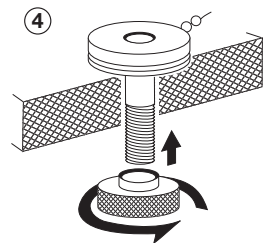

Pen-Loc Holder Set, with Pen and Chain

Holder can accommodate top thickness up to 1 1/4" thick. Chain length is 22" long.

Finish: steel, silver matt

Cat. No. 818.76.900

Packing: 1 set (includes pen on chain)

Pen on Chain Replacement

Finish: steel chrome-plated, plastic black

Cat. No. 818.76.910

Packing: 1 pc.

Tables, Legs, Casters,
Levelers and Office
Organization

Dimensional data not binding.
We reserve the right to alter
specifications without notice.