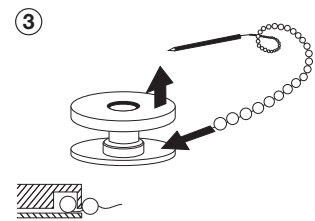

Pen-Loc Holder Set, with Pen and Chain

Holder can accommodate top thickness up to 1 1/4" thick. Chain length is 22" long.

Finish: steel, silver matt

Cat. No. 818.76.900

Packing: 1 set (includes pen on chain)

Pen on Chain Replacement

Finish: steel chrome-plated, plastic black

Cat. No. 818.76.910

Packing: 1 pc.

Tables, Legs, Casters,
Levelers and Office
Organization

Dimensional data not binding.
We reserve the right to alter
specifications without notice.